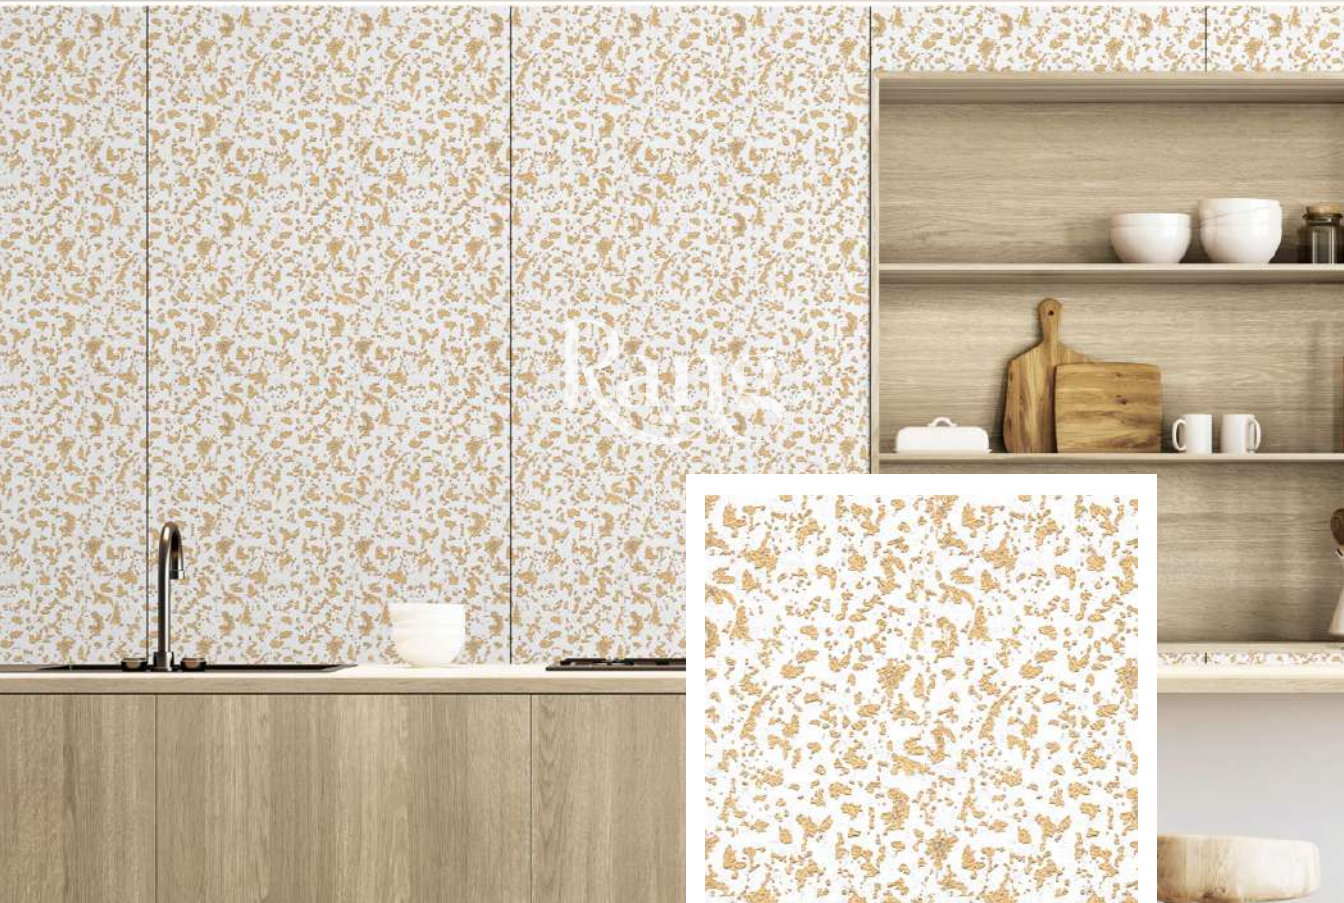

Charcoal Panels

Charco[®] CHARM

DECORATIVE CHARCOAL PANELS

MB 48

SIZE : 8 FT. X 600 MM
THICKNESS : 4 MM

 BACK

RODENT & TERMITES PROOF

NO SHRINKING OR SWELLING