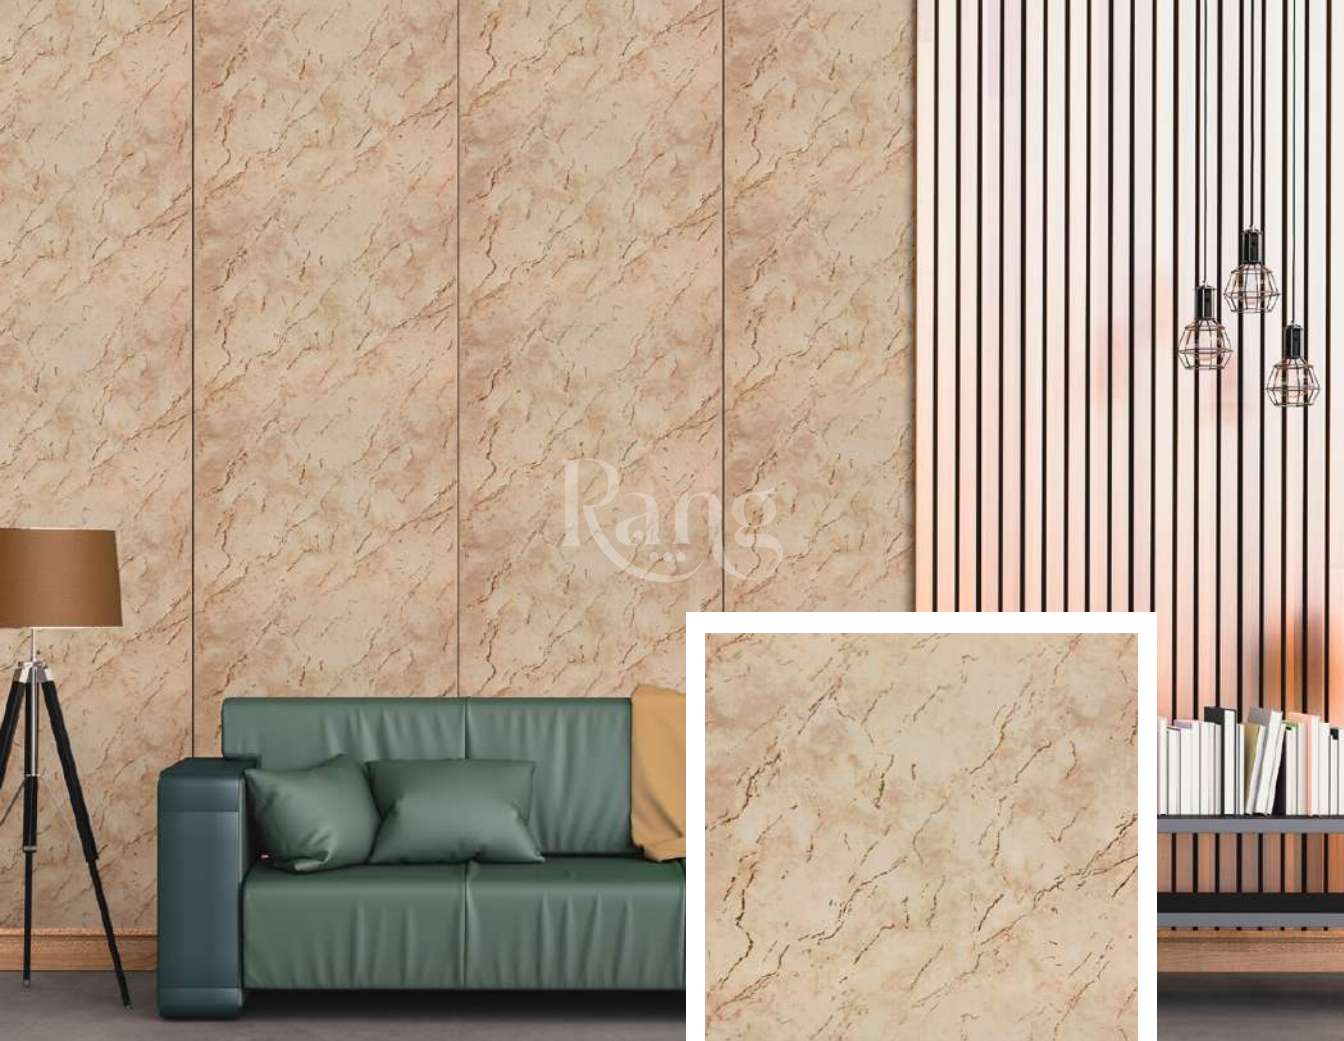

FORMALDEHYDE FREE

PHTHALATE & TOXIC FREE

Charcoal Panels

Charco[®] CHARM

DECORATIVE CHARCOAL PANELS

CS 13

SIZE : 8 FT. X 600 MM

THICKNESS : 4 MM