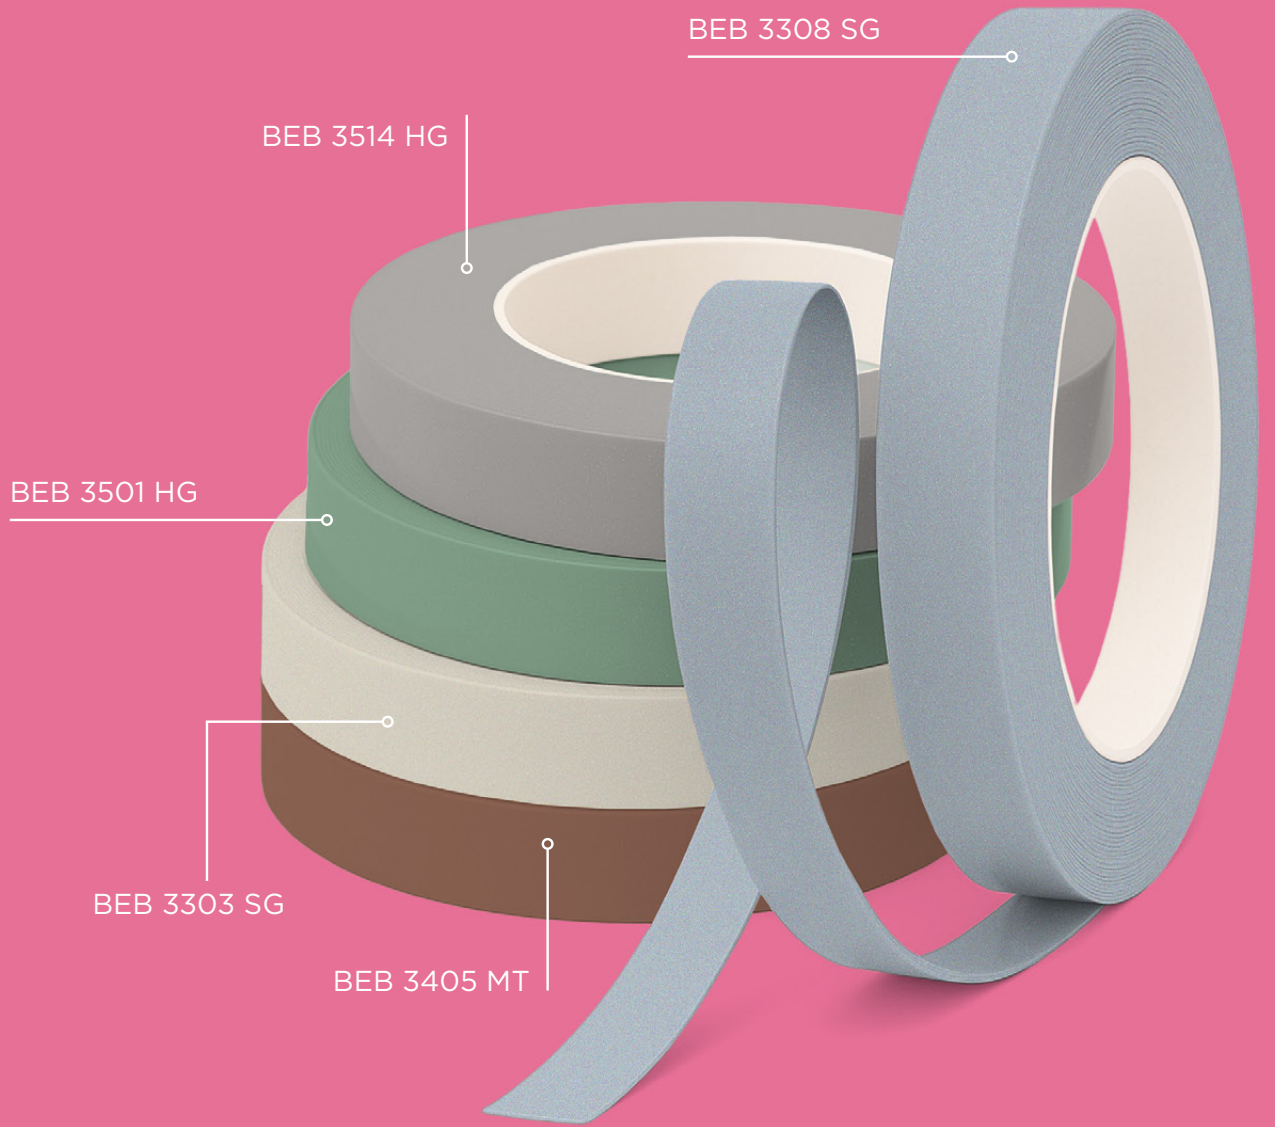

BEB 3303

RB 3302 **SG**

BEB 3302

RB 3304 **SG**

BEB 3304

RB 3306 **SG**

BEB 3306

EDGE BAND AVAILABLE SIZE:
25MM X 1 MM

EDGE BANDING APPLICATION

Edge banding provides a seamless, protective finish to furniture edges, enhancing durability and visual appeal. This application ensures a smooth, curved transition with precision and elegance.